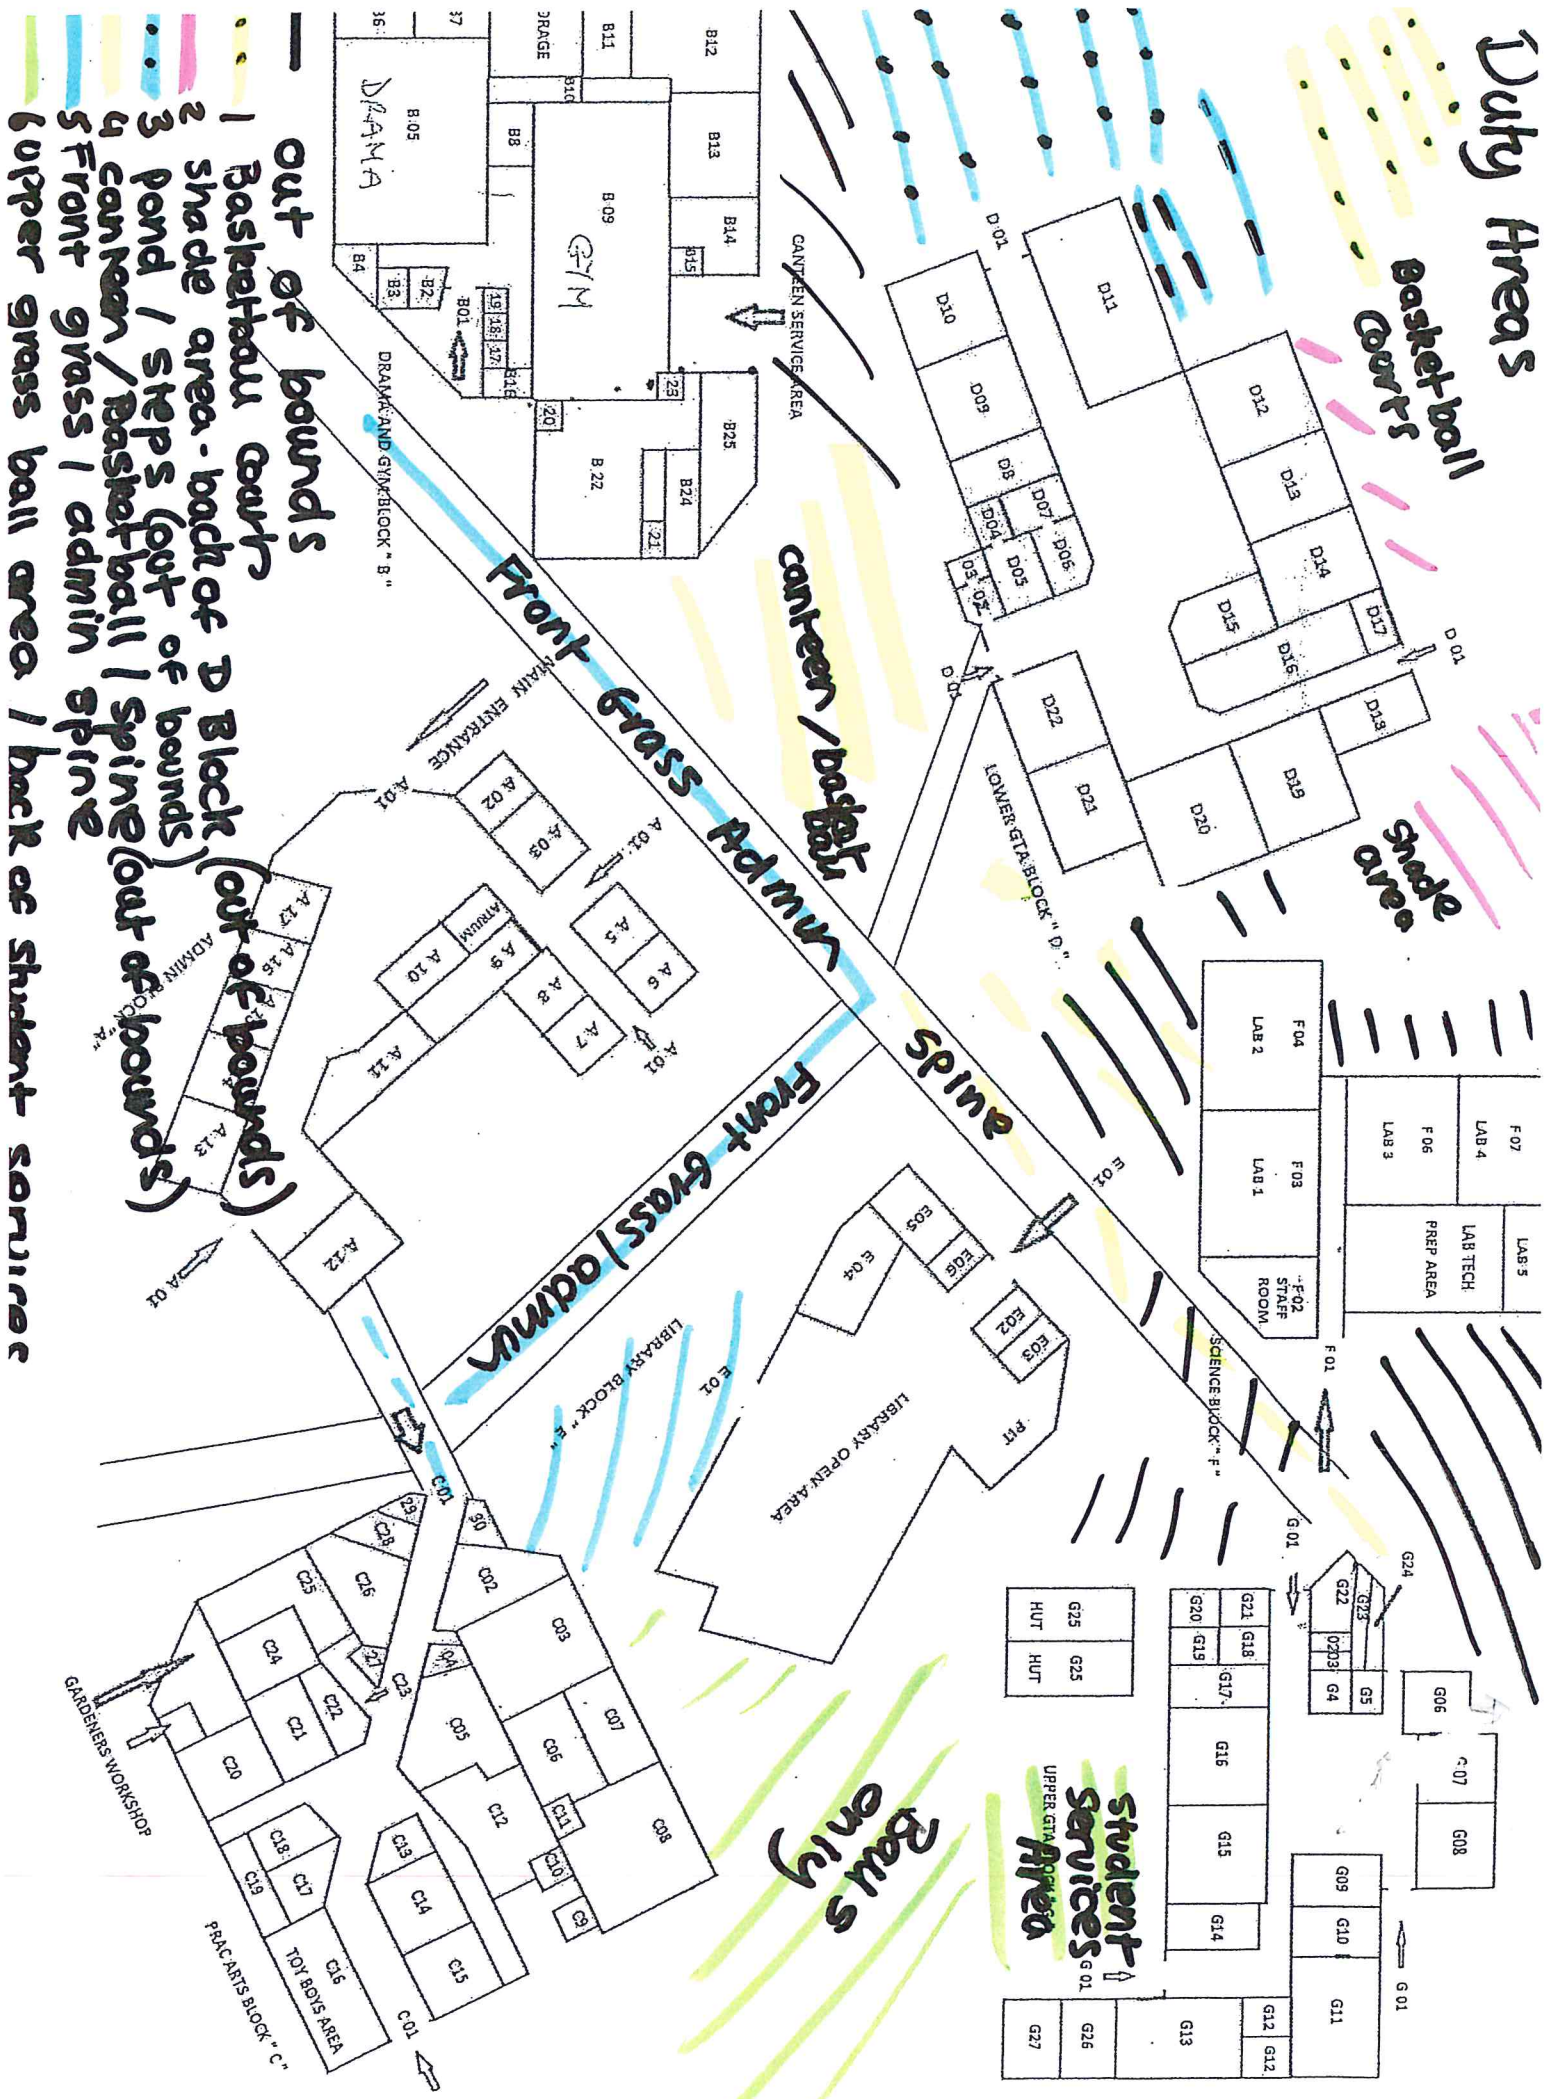

Duty Areas

Basketball Courts

Shade area

Boys only

Student Services Area

- 1 Basketball courts
- 2 Shade area - back of D Block (out of bounds)
- 3 Pond / steps (out of bounds)
- 4 Canyons / Basketball / Spine (out of bounds)
- 5 Front grass / admin spine
- 6 Upper grass ball area / back of student corridor